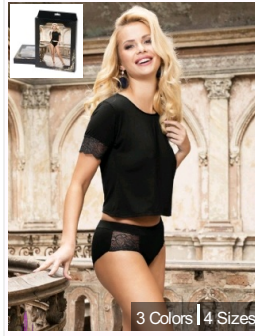

\$3.82/1pcs
R80867-3

4 Colors | 2 Sizes

Black Sexy High-end Satin La...

\$5.99/1pcs
R80979-1

Dark Red Sexy High-end Satin...

\$5.99/1pcs
R80979-4

3 Colors | 4 Sizes

Stretchy Modal Casual Sleepw...