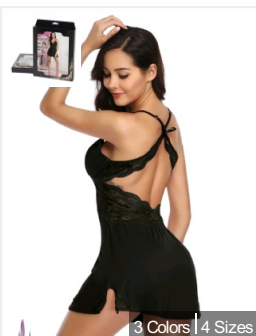

4 Colors | 4 Sizes

Eyelash Lace Silk Long Sleeve...
\$5.99/1pcs
R80556-1

2 Colors | 4 Sizes

Lace Decoration Nightdress V...
\$4.49/1pcs
R80769-2

2 Colors | 4 Sizes

Lace Decoration V-neck Modal...
\$4.99/1pcs
R80769-1

4 Colors | 4 Sizes

Elegant Sleepwear Silk Eyela...
\$6.30/1pcs
R80558-3

4 Colors | 4 Sizes

Red Elegant Sleepwear Silk E...
\$6.30/1pcs
R80558-2

4 Colors | 4 Sizes

Elegant Silk Eyelash Lace Lo...
\$6.30/1pcs
R80558-1

3 Colors | 4 Sizes

Backless Nightdress Stretchy...
\$5.99/1pcs
R80734-3

3 Colors | 4 Sizes

Backless Sleepwear Stretchy ...
\$5.99/1pcs
R80734-2

3 Colors | 4 Sizes

Backless Stretchy Modal Nigh...
\$5.99/1pcs
R80734-1